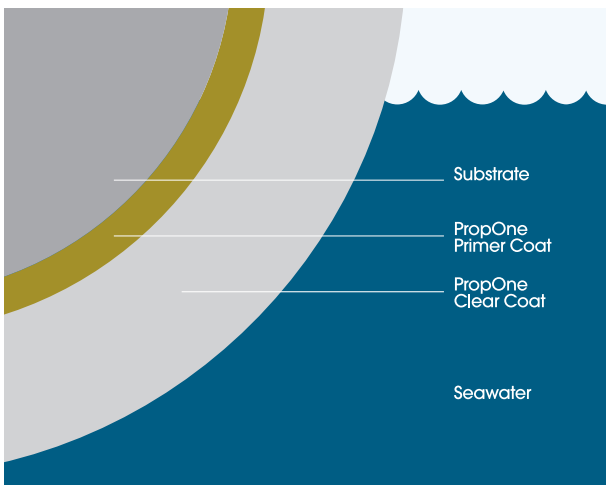

Save time and money with PropOne