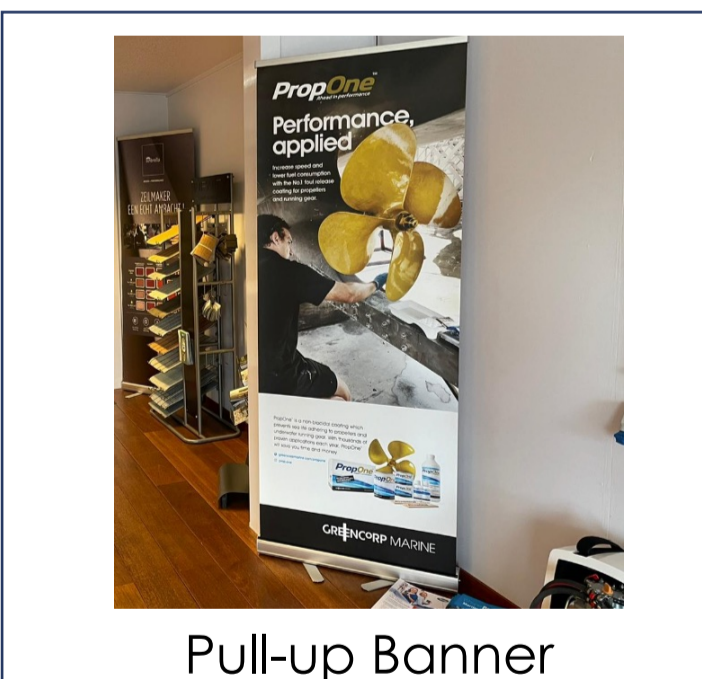

DL Brochure

Display Easel
(Includes DL Brochures)

T-Shirt

Shopfront signage
(1200x1200mm)

Shopfront signage
(1000x550mm)

Approved Applicator
Metal Sign
(610x406mm)

Approved Applicator A4
Framed Certificate

Laminated Application
Guide

Drink Cooler

Pull-up Banner

Sticker (300x150mm)

Small Blue or White
Sticker
(37mm Diameter)