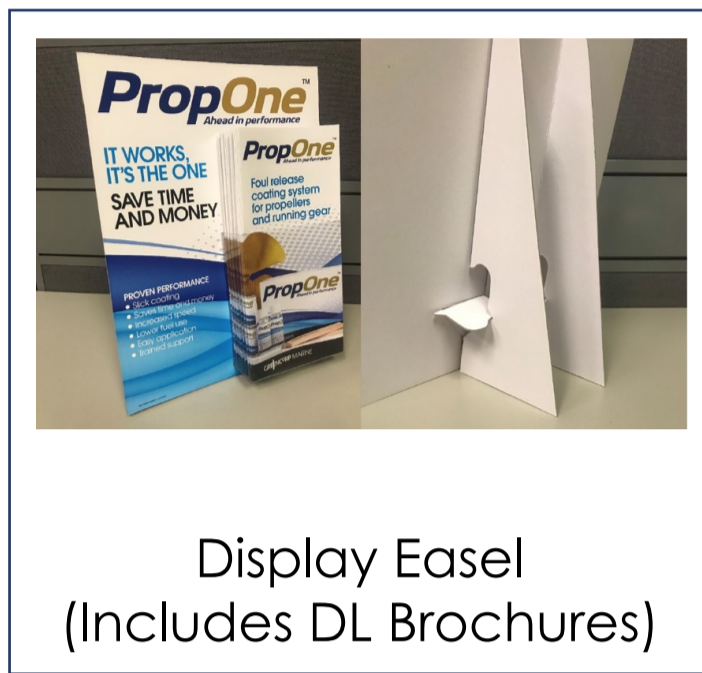

DL Brochure

Display Easel
(Includes DL Brochures)

T-Shirt

Shopfront signage
(1200x1200mm)

Shopfront signage
(1000x550mm)

Approved Applicator
Metal Sign
(610x406mm)

Approved Applicator A4
Framed Certificate

Laminated Application
Guide

Drink Cooler

Pull-up Banner

Sticker (300x150mm)

Small Blue or White
Sticker
(37mm Diameter)